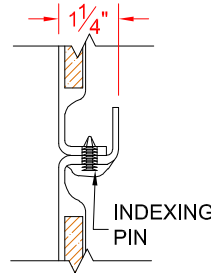

5LES6042FB1B.V2

SECTION A-A - SCALE: 3" = 1'-0"

5LES6042FB2B.V2

SECTION A-A - SCALE: 3" = 1'-0"

****OTHER THRESHOLD HEIGHTS AVAILABLE UPON REQUEST****

DETAIL B - SCALE: 3" = 1'-0"
WALL SECTION DETAIL

DETAIL D - SCALE: NTS
WALL JOINT DETAIL

DETAIL E - SCALE: NTS
WALL JOINT DETAIL