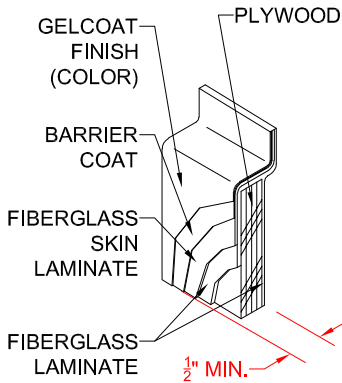

5LES6042FB1B.V2

SECTION A-A - SCALE: 3" = 1'-0"

5LES6042FB2B.V2

SECTION A-A - SCALE: 3" = 1'-0"

****OTHER THRESHOLD HEIGHTS AVAILABLE UPON REQUEST****

DETAIL B - SCALE: 3" = 1'-0"
WALL SECTION DETAIL

DETAIL D - SCALE: NTS
WALL JOINT DETAIL

DETAIL E - SCALE: NTS
WALL JOINT DETAIL