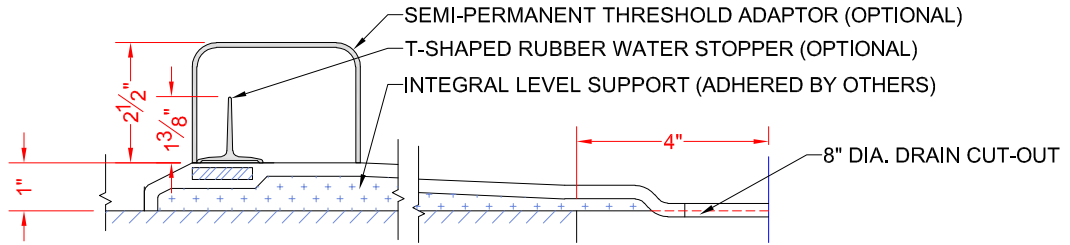

5LES6042FB1B.V2

SECTION A-A - SCALE: 3" = 1'-0"

5LES6042FB2B.V2

SECTION A-A - SCALE: 3" = 1'-0"

****OTHER THRESHOLD HEIGHTS AVAILABLE UPON REQUEST****

DETAIL B - SCALE: 3" = 1'-0"
WALL SECTION DETAIL

DETAIL D - SCALE: NTS
WALL JOINT DETAIL

DETAIL E - SCALE: NTS
WALL JOINT DETAIL