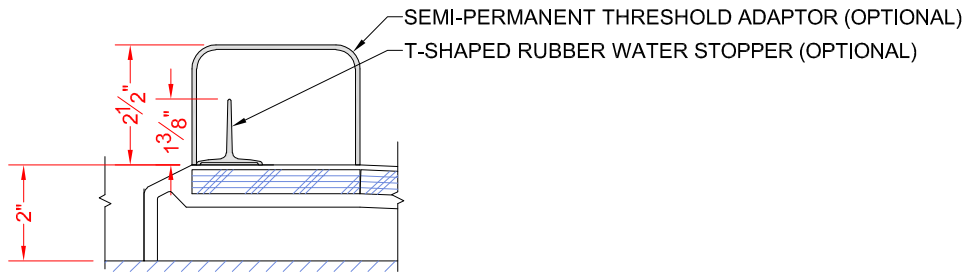

5LES6042FB1B.V2

SECTION A-A - SCALE: 3" = 1'-0"

5LES6042FB2B.V2

SECTION A-A - SCALE: 3" = 1'-0"

****OTHER THRESHOLD HEIGHTS AVAILABLE UPON REQUEST****

DETAIL B - SCALE: 3" = 1'-0"
WALL SECTION DETAIL

DETAIL D - SCALE: NTS
WALL JOINT DETAIL

DETAIL E - SCALE: NTS
WALL JOINT DETAIL