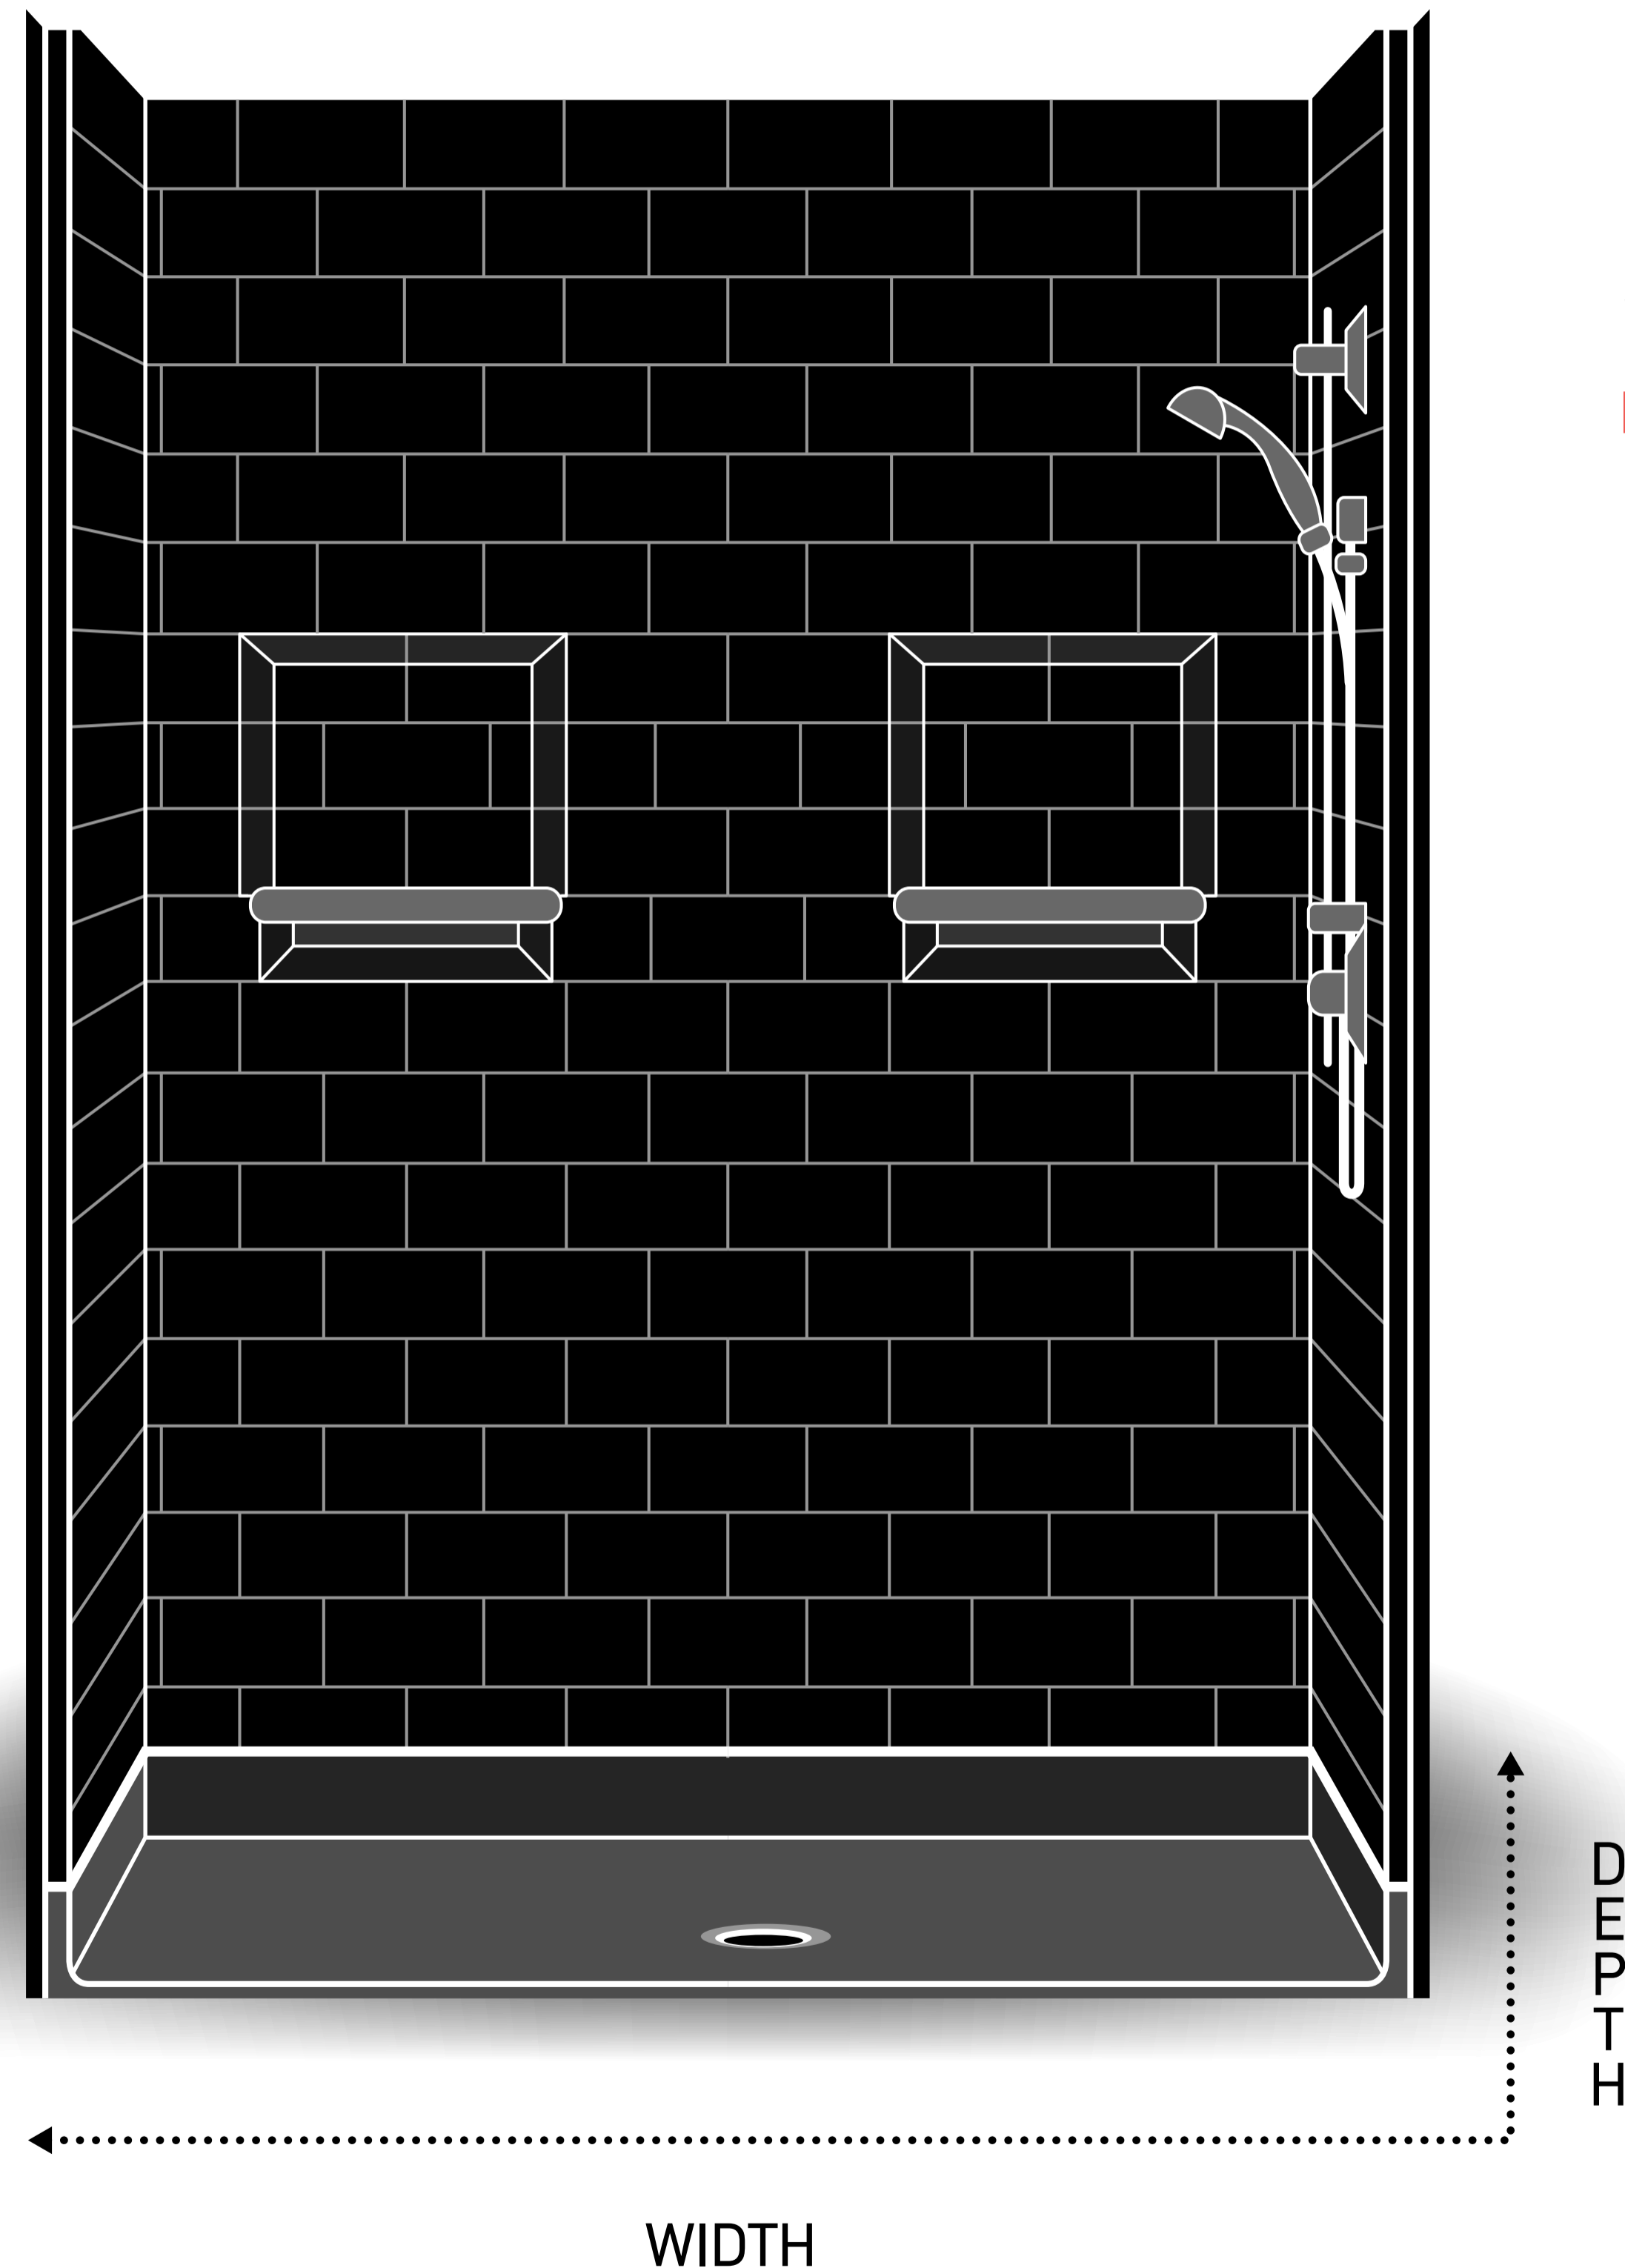

## available SHOWER SIZES

Look for your shower **width** to find the corresponding **depth**.

For drain locations and threshold heights, find your shower size in the website **PRODUCTS** tab or call **1-855-566-6722**.

### BARRIER FREE

Multi-Piece		One-Piece	
Width	Depth	Width	Depth
36	36	38	38
38	38	42	42
42	36 & 42	46	52
48	34 & 48	48	34, 36, & 38
54	30 & 36	*50	38
57	30	51	51
60	29	60	30
60	30	60	32
60	32	60	33
60	33		
60	34		
60	36		
60	42		
60	48		
60	60		
72	48		

### ADA COMPLIANT

Multi-Piece		One-Piece	
Width	Depth	Width	Depth
*40	38	*40	38
63	31	*42	38
63	33	63	33 & 37
63	37	*65	33 & 37
		*67	33 & 37
		69	47
		*71	47
		*73	47

**\*90 DEGREE REVEAL FLANGE**