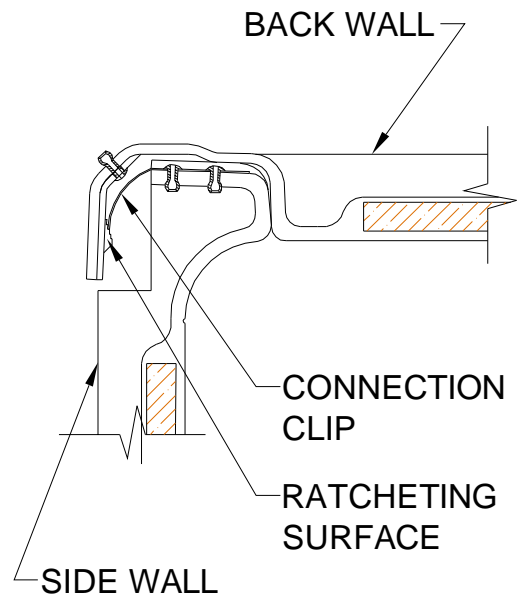

ASSEMBLY VIEW - N.T.S.

FRONT ELEVATION - SCALE: $\frac{3}{8}'' = 1'-0''$

* - SEE BACK FOR DETAIL SECTIONS

PRODUCT SPECIFICATIONS:

- Four-piece seat shower module shall be constructed of gelcoat/fiberglass with full integral plywood backing in the walls
- Rough-In: Stud opening +1/4" -0" Nominal Dimensions.

ACCESSORIES:

INSTALLED BY OTHERS:

- Grab bar
- Mixing valve, pressure balanced, lever handle, preplumbed tree to supply elbow
- Curtain and rod

CODES:

- Designed and manufactured in compliance with the following standards and codes:
- A.N.S.I. Z1241.2 Standards for plastic Bathtubs and Showers
 - I.P.C. International Plumbing Code
 - U.P.C. Uniform Plumbing Code

Remodeler

DETAIL A - SCALE N.T.S.
WALL SECTION DETAIL

DETAIL B - SCALE N.T.S.
WALL JOINT DETAIL

DETAIL C - SCALE N.T.S.
WALL / PAN JOINT DETAIL

DETAIL D - SCALE N.T.S.
TYPICAL FRAMING DETAIL