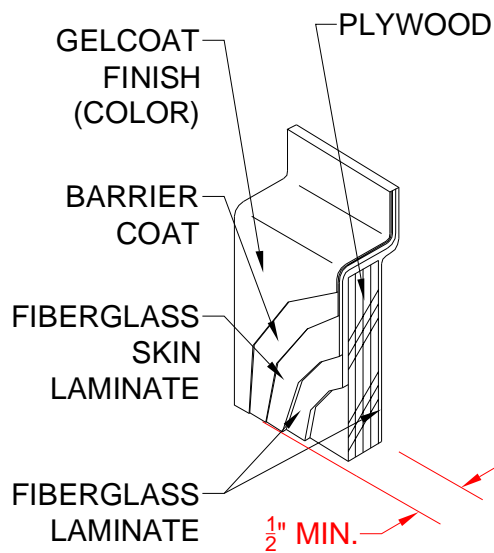

C.S.I. FORMAT SPECIFICATION TEXT AVAILABLE

PRODUCT INFORMATION:

- Accessories: Factory installed, unless prone to damage during installation/shipping. Polished chrome/satin stainless standard, others available.
- Colors: White as standard, others to match any major fixture manufacturer, also available with sprayable solid surface in many colors

ACCESSORIES:

INSTALLED BY OTHERS:

- Grab bar
- Mixing valve, pressure balanced, lever handle, preplumbed tree to supply elbow
- Curtain and rod

CODES:

- Designed and manufactured in compliance with the following standards and codes:
- A.N.S.I. Z1241.2 Standards for plastic Bathtubs and Showers
 - I.P.C. International Plumbing Code
 - U.P.C. Uniform Plumbing Code

NOTICE OF LIMITATION:

www.orcahealthcare.com
Tel: 1-855-566-6722

We reserve the right to make revisions without notice in the design of fixtures or in packaging unless this right has specifically been waived at the time the order is accepted.

Remodeler

DETAIL A - SCALE N.T.S.
WALL SECTION DETAIL

DETAIL B - SCALE N.T.S.
WALL JOINT DETAIL

DETAIL C - SCALE N.T.S.
WALL / PAN JOINT DETAIL

DETAIL D - SCALE N.T.S.
TYPICAL FRAMING DETAIL