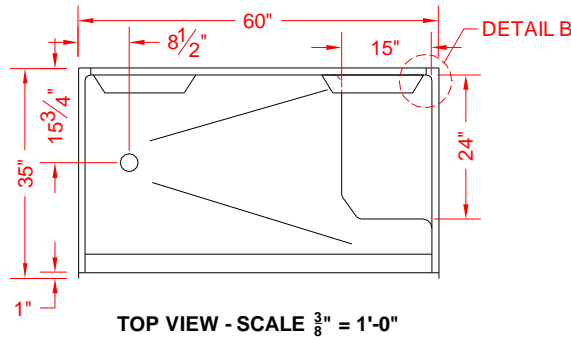

TOP VIEW - SCALE $\frac{3}{8}'' = 1'-0''$

Features:

- -Gelcoat/fiberglass four-piece shower module
- -"Diamond Tile" wall finish, white (standard)
- -Integral full wood backing for strength and unlimited accessory placement
- -The authentic look of ceramic tile without the grout
- -Easy in-place assembly from the front