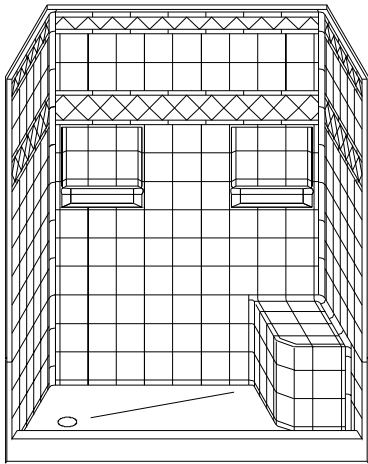

MODEL: 4LDSS6034

ALL ACCESSORIES OPTIONAL

Remodeler

**PERSPECTIVE VIEW - N.T.S.
MODEL SHOWN HERE AS: LEFT HAND**