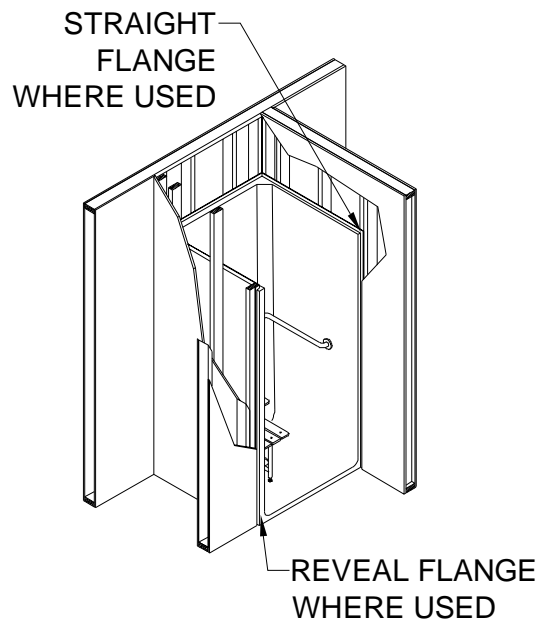

ASSEMBLY VIEW - N.T.S.

FRONT ELEVATION - SCALE: $\frac{3}{8}'' = 1'-0''$

* - SEE BACK FOR DETAIL SECTIONS

PRODUCT SPECIFICATIONS:

- Four-piece seat shower module shall be constructed of gelcoat/fiberglass with full integral plywood backing in the walls
- Rough-In: Stud opening +1/4" -0" Nominal Dimensions.

ACCESSORIES:

INSTALLED BY OTHERS:

- Grab bar
- Mixing valve, pressure balanced, lever handle, preplumbed tree to supply elbow
- Curtain and rod

CODES:

- Designed and manufactured in compliance with the following standards and codes:
- A.N.S.I. Z1241.2 Standards for plastic Bathtubs and Showers
 - I.P.C. International Plumbing Code
 - U.P.C. Uniform Plumbing Code

Remodeler

DETAIL A - SCALE N.T.S.
WALL SECTION DETAIL

DETAIL B - SCALE N.T.S.
WALL JOINT DETAIL

DETAIL C - SCALE N.T.S.
WALL / PAN JOINT DETAIL

DETAIL D - SCALE N.T.S.
TYPICAL FRAMING DETAIL