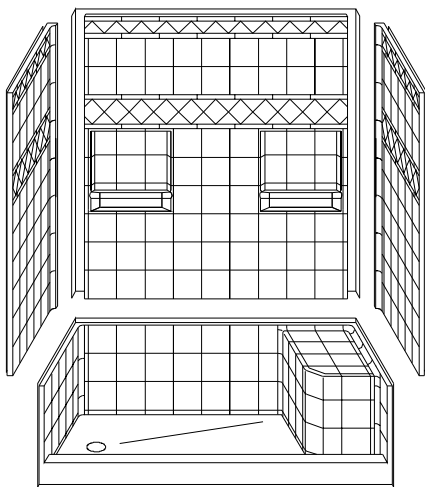

ASSEMBLY VIEW - N.T.S.