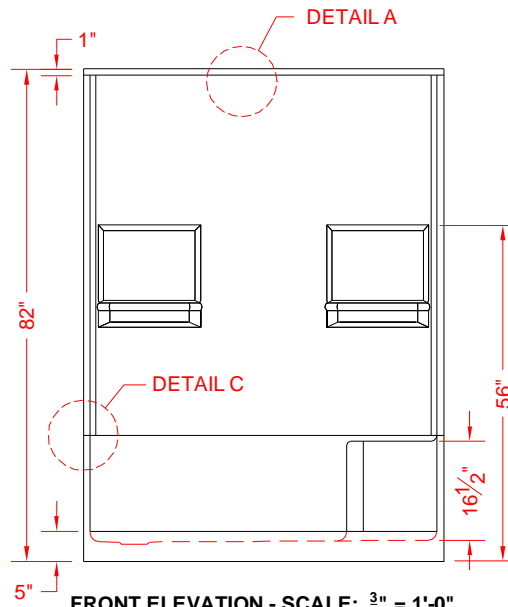

FRONT ELEVATION - SCALE: $\frac{3}{8}'' = 1'-0''$

* - SEE BACK FOR DETAIL SECTIONS

PRODUCT SPECIFICATIONS:

- -Four-piece seat shower module shall be constructed of gelcoat/fiberglass with full integral plywood backing in the walls
- -Rough-In: Stud opening +1/4" -0" Nominal Dimensions.

C.S.I. FORMAT SPECIFICATION TEXT AVAILABLE

PRODUCT INFORMATION:

- -Accessories: Factory installed, unless prone to damage during installation/shipping. Polished chrome/satin stainless standard, others available.
- -Colors: White as standard, others to match any major fixture manufacturer, also available with sprayable solid surface in many colors

ACCESSORIES:

INSTALLED BY OTHERS:

- -Grab bar
- -Mixing valve, pressure balanced, lever handle, preplumbed tree to supply elbow
- -Curtain and rod

CODES:

1. Designed and manufactured in compliance with the following standards and codes:
2. -A.N.S.I. Z1241.2 Standards for plastic Bathtubs and Showers
   - -I.P.C. International Plumbing Code
   - -U.P.C. Uniform Plumbing Code

NOTICE OF LIMITATION:

www.orcahealthcare.com
Tel: 1-855-566-6722