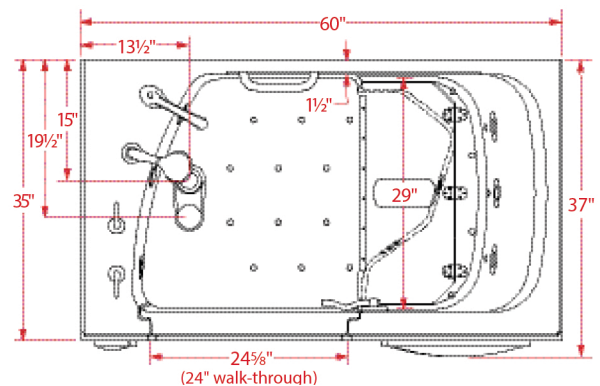

BigE Walk-In Tub

Model: XTW6035 L/R

Features:

- Installs in alcove, corner or along a wall
- Optional open end panels provide access with corner or alcove wall installations
- Flip-up seat for easy entry
- Seat height is designed for ease of sitting and standing
- Extra deep tub for a full body soak
- Innovative new door handle designed for easy operation
- Seat warmer for comfort while filling and draining
- Allows the freedom to rehabilitate at home
- Second drain included to provide faster exit
- 120 US gallon (100 CAD gallon) capacity
- Limited lifetime warranty on tub and door seal

PERSPECTIVE VIEW

Recommended Accessories

(not all shown in drawing)

DESCRIPTION	PART NUMBER
Moen Valve and Trim Kit	KMOEN1040
Water Jet System	KWJ7CHU5
Air Jet System	KAJCHUS
Italian Glide Bar System	KACXISA1000
White Weighted Curtain (78"x48")	KACXCURT0008
L-shaped Curtain Rod	KACXRODCRK6036
Flange Trim Kit (Tub only)	KFTKTBE125
Flange Trim Kit (Tub and Wall)	KXFTK125 (tub/wall)
Thermostatic Mixing Valve	KLAWL1040
Ozone Sanitation	ACXCGA1001
Porters Holder	ACXALS2000
Wall Surround	3DWSU6036