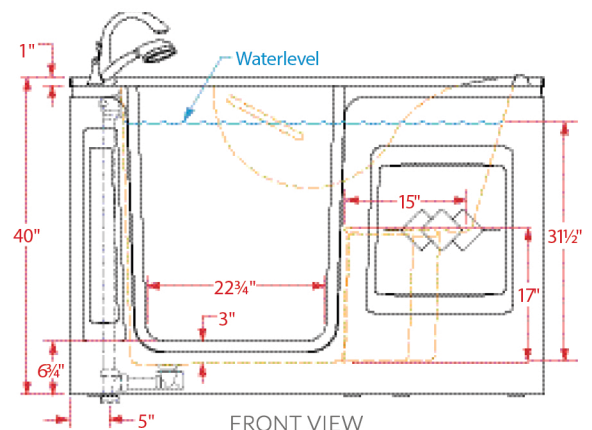

FRONT VIEW

Designed and manufactured in compliance with the following standards and codes:

- IAPMO / ANSI Z124.1.2-2005 for plastic bathtubs and showers
- ASME A112.19.15-2001 for bathtubs/whirlpool bathtubs with pressure-sealed doors
- CSA B45-02